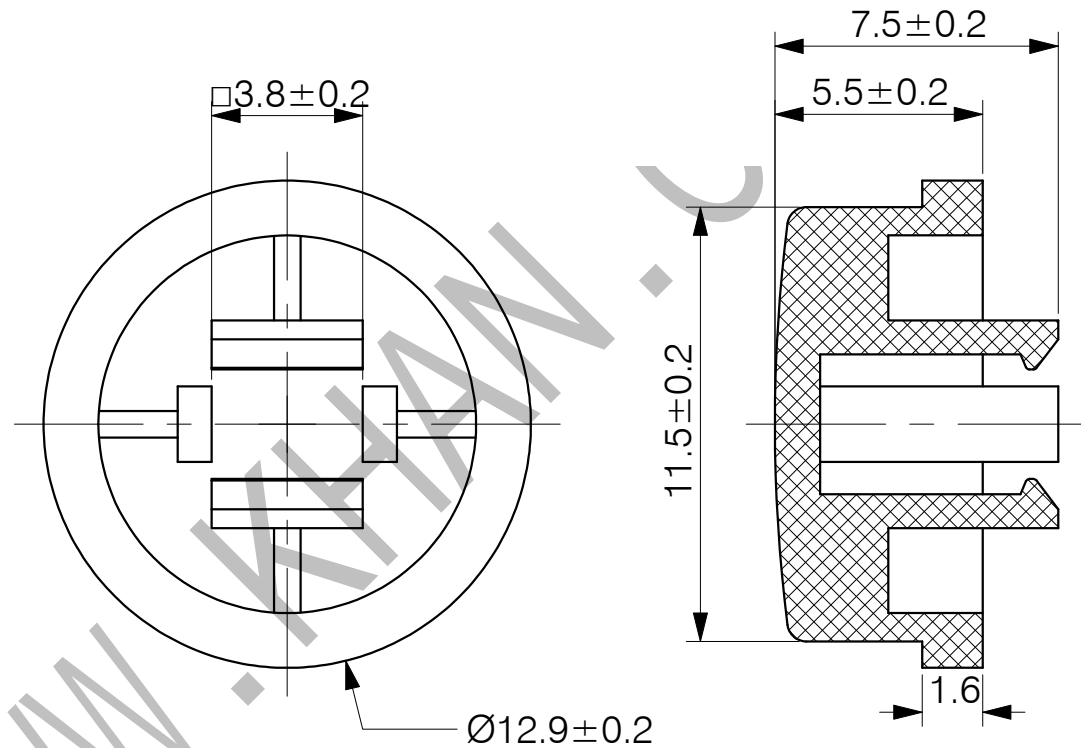

SWITCH CAP

P/N:SC215

Professional Manufacturer Since 2000

Materials

ABS

Color

Black, White, Ivory, Red,
Green, Grey, Yellow
(OEM AVAILABLE)

Packaging

Bulk Package

Inner Package: Plastic bag

Outer Package: Carton

VERSION		PROJECTION	DESIGN
KH14FE22E			
SCALE	SIZE	 Dimensions are shown:mm(inches)	DRAWN
5:1	A4		2014.02.20